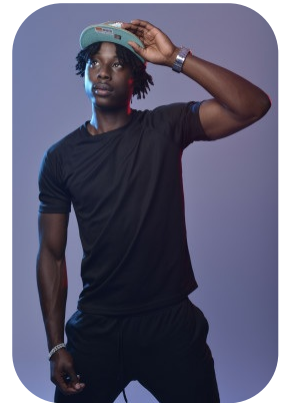

Elijah Saji

Age: 16-20	Height: 6ft0inch	Eye Colour: Brown	Accent: London
Gender: M	Weight: 72kg	Waist: 32	Bust: 39
Location: London	Shoe Size: 10	Hips: 38	
Drives: No	Hair Color: Black		

Talents

COMMERCIAL MODELS, TEEN MODELS, EXTRAS

Additional Talents:

SWIM BIKE

FOOTBALL

AMERICAN FOOTBALL

POETRY

MUSIC

FOR ANY INQUIRIES PLEASE CONTACT US

0207 834 66 60 - Office