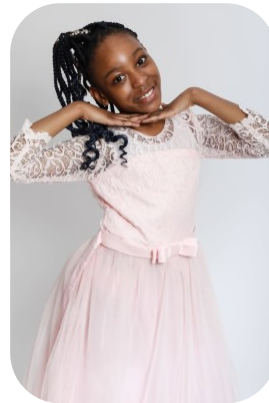

Additional Talents:

BIKE GYMNASTICS RUN

SING DANCE COMMERCIAL

FOR ANY INQUIRIES PLEASE CONTACT US

0207 834 66 60 - Office

www.fusionmng.com

cast@fusionmng.com