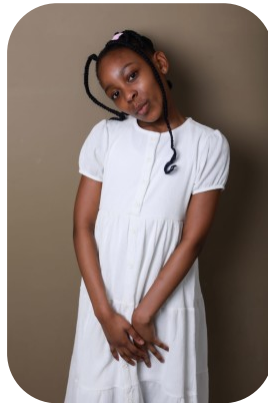

Additional Talents:

BIKE GYMNASTICS RUN

SING DANCE COMMERCIAL

FOR ANY INQUIRIES PLEASE CONTACT US

0207 834 66 60 - Office

www.fusionmng.com

cast@fusionmng.com