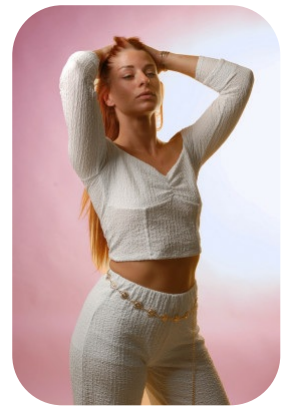

Elisa Di Loreto

Age: 31-40	Height: 5ft5inch	Eye Colour: Green	Accent: Italian
Gender:F	Weight: 63kg	Waist: 68 cm	
Location: London	Shoe Size: 6	Bust: 84 cm	Hips: 100
Drives: Yes	Hair Color: Red		

Talents
COMMERCIAL MODELS, COMMERCIAL DANCERS,
EXTRAS, SPECIALITY