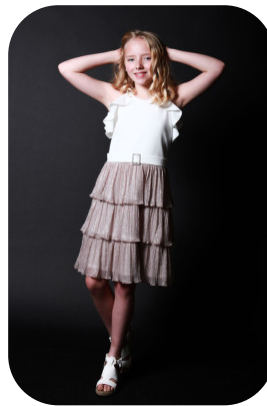

Elise Hatfield

Age: 6-10
Gender:F
Location:
Britain
North
Drives: No

Height:
5ft0inch
Weight:
32kg
Shoe Size:
3
Hair Color:
Blonde

Eye Colour: Blue
Accent: Northern

Talents
CHILD MODELLING, COMMERCIAL DANCERS,
EXTRAS