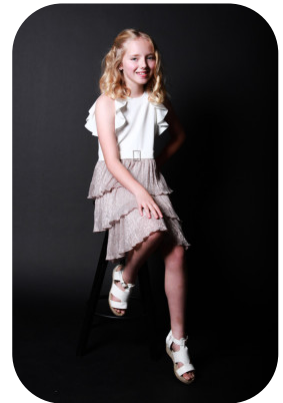

Elise Hatfield

Age: 6-10
Gender:F
Location:
Britain
North
Drives: No

Height:
5ft0inch
Weight:
32kg
Shoe Size:
3
Hair Color:
Blonde

Eye Colour: Blue
Accent: Northern

Talents
CHILD MODELLING, COMMERCIAL DANCERS,
EXTRAS