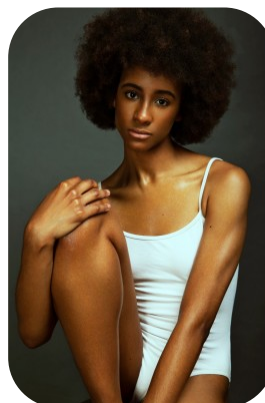

# Elishia Edwards

Credits: 9 Trainings: 1 Videos: 3

Age: 25-30	Height: 5ft11inch	Eye Colour: Brown	Accent: Northern
Gender:F	Weight: 69kg	Waist: 24	
Location: London	Shoe Size: 8.UK	Bust: 32	
Drives: Yes	Hair Color: Black	Hips: 33	

## Talents

COMMERCIAL MODELS, COMMERCIAL DANCERS, HIGH FASHION, THEATRE, PROFESSIONAL ACTORS, THEATRICAL DANCERS, EXTRAS

Additional Talents:

**ACCENTS:**

American-Southern States, London, Northern

**MUSIC & DANCE:**

Choreography, Commercial Dance, Dance (general), Dance Captain, Hip Hop Dance, Jazz Dancing, Rap, Street Dance, Street Jazz, Alto, Ballet, Pop Singing, Singing (general), Soprano

**PRESENTING:**

Chat Show, Motivational Speaking, Radio