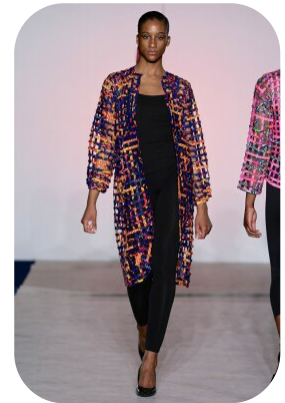

# Elishia Edwards

Credits: 9 Trainings: 1 Videos: 3

Age: 25-30	Height: 5ft11inch	Eye Colour: Brown	Accent: Northern
Gender:F	Weight: 69kg	Waist: 24	
Location: London	Shoe Size: 8.UK	Bust: 32	
Drives: Yes	Hair Color: Black	Hips: 33	

## Talents

COMMERCIAL MODELS, COMMERCIAL DANCERS, HIGH FASHION, THEATRE, PROFESSIONAL ACTORS, THEATRICAL DANCERS, EXTRAS

Additional Talents:

**ACCENTS:**

American-Southern States, London, Northern

**MUSIC & DANCE:**