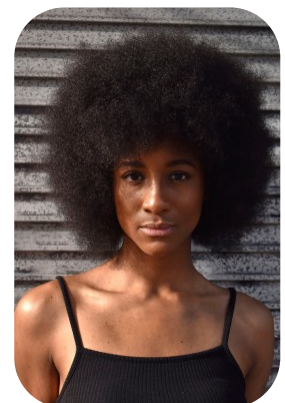

# Elishia Edwards

Credits: 9 Trainings: 1 Videos: 3

Age: 25-30	Height: 5ft11inch	Eye Colour: Brown	Accent: Northern
Gender:F	Weight: 69kg	Waist: 24	
Location: London	Shoe Size: 8.UK	Bust: 32	
Drives: Yes	Hair Color: Black	Hips: 33	

## Talents

COMMERCIAL MODELS, COMMERCIAL DANCERS, HIGH FASHION, THEATRE, PROFESSIONAL ACTORS, THEATRICAL DANCERS, EXTRAS

Additional Talents:

**ACCENTS:**

American-Southern States, London, Northern

**MUSIC & DANCE:**