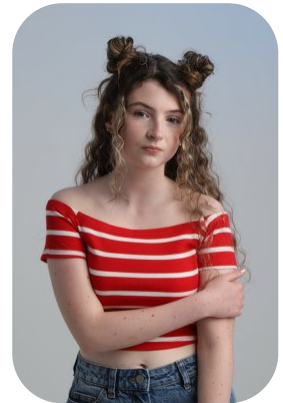

Additional Talents:
SWIM BIKE SING DANCE ACTING