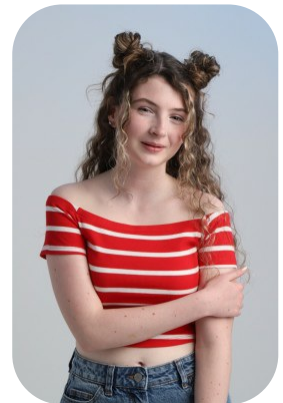

Additional Talents:
SWIM BIKE SING DANCE ACTING