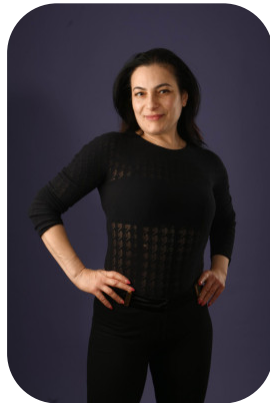

Elitsa D

Age: 51-60	Height: 5ft1inch	Eye Colour: Brown	Accent: East Euro
Gender:F	Weight: 56kg	Waist: 34	Bust: 32
Location: London	Shoe Size: 5.5	Hips: 36	
Drives: Yes	Hair Color: Brunette		

Talents
MATURE MODELS