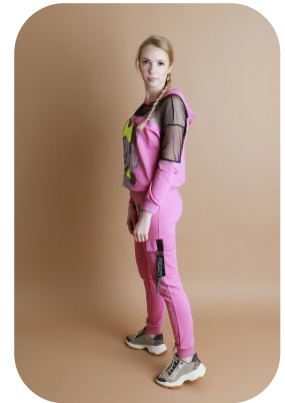

Elizabeta Strausa

Age: 25-30	Height: 5ft4inch	Eye Colour: Blue	Accent: London
Gender:F	Weight: 50kg	Waist: 65	Bust: 86
Location: Britain	Shoe Size: 3	Hips: 47	
North	Drives: No		
	Hair Color: Blonde		

Talents
COMMERCIAL DANCERS, EXTRAS