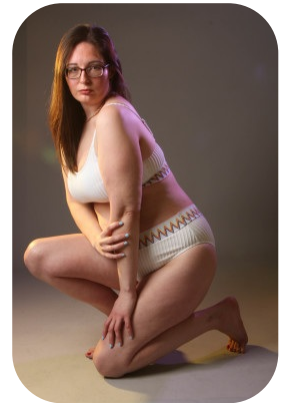

Elizabeth Collins

Age: 31-40	Height: 5ft9inch	Eye Colour: Hazel	Accent: London
Gender:F	Weight: 76kg	Waist: 36	Bust: 41
Location: London	Shoe Size: 7	Hips: 42	
Drives: No	Hair Color: Brunette		

Talents
REAL FACES, EXTRAS