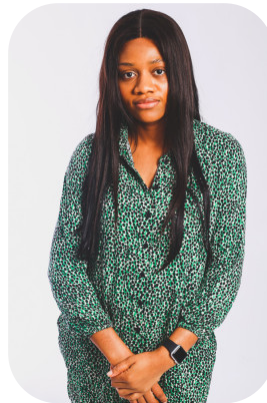

Additional Talents:

BIKE - CLIMB

TENNIS, HOCKEY - 5 YEARS

FOR ANY INQUIRIES PLEASE CONTACT US

0207 834 66 60 - Office

www.fusionmng.com

cast@fusionmng.com