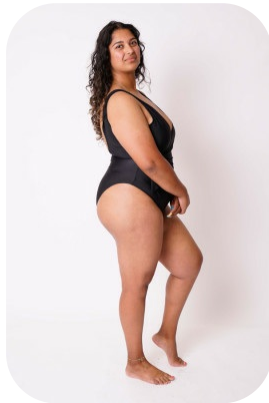

Elizabeth Gomez

Age: 25-30	Height: 5ft6inch	Eye Colour: Brown	Accent: London
Gender:F	Weight: 89kg	Waist: 42	Bust: 38
Location: London	Shoe Size: 5.5	Hips: 46	
Drives: Yes	Hair Color: Brunette		

Talents
COMMERCIAL MODELS, PLUS SIZE, EXTRAS