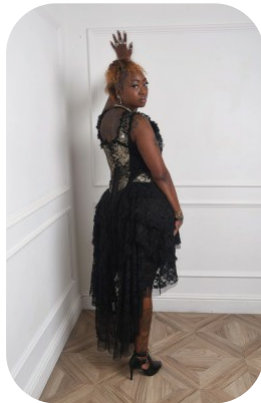

Additional Talents:

SWIM -HORSERIDE - ICESKATE - CLIMB - COOKING - SING

CLARINET - 5 YEARS