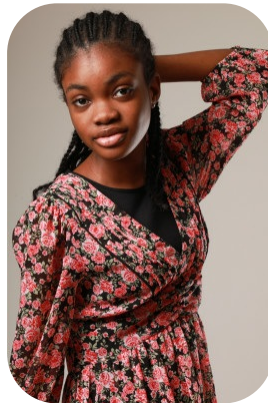

Additional Talents:
BIKE NETBALL