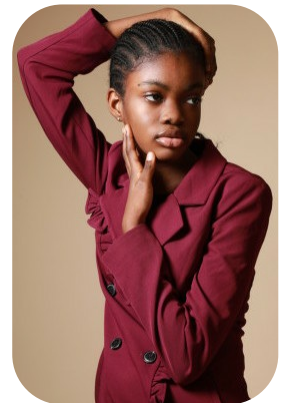

Additional Talents:
BIKE NETBALL