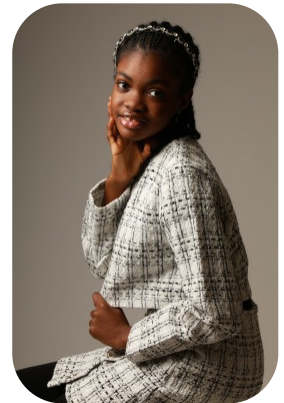

Additional Talents:
BIKE NETBALL