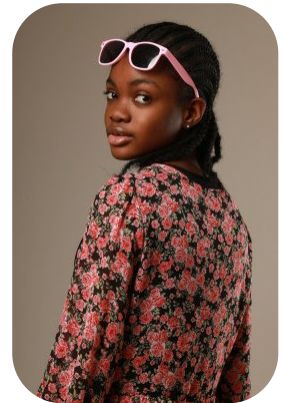

Additional Talents:
BIKE NETBALL