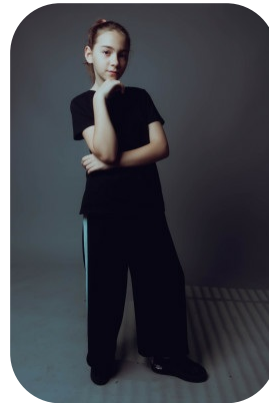

Additional Talents:

SWIM KARATE DANCE