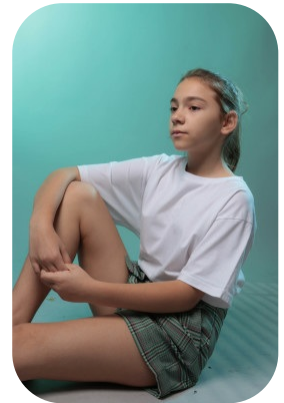

Additional Talents:

SWIM KARATE DANCE