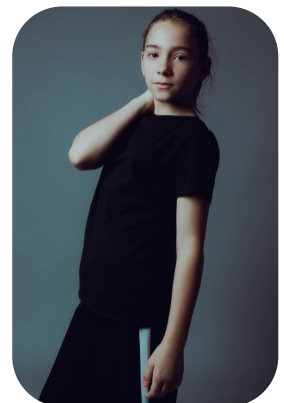

Additional Talents:

SWIM KARATE DANCE