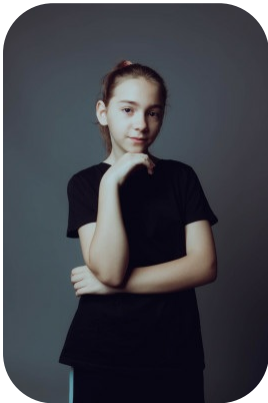

Additional Talents:

SWIM KARATE DANCE