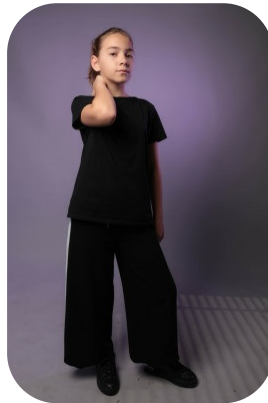

Additional Talents:

SWIM KARATE DANCE