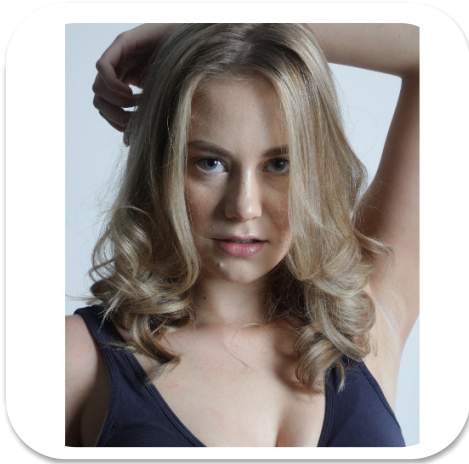

Eliza Payne

Age: 21-24
Gender:F
Location:
London
Drives: No

Height:
5ft7inch
Weight:
60kg
Shoe Size:
6.5
Hair Color:
Blonde

Eye Colour:
Green
Waist: 26
Bust: 36
Hips: 35

Accent:
London

Talents
COMMERCIAL MODELS