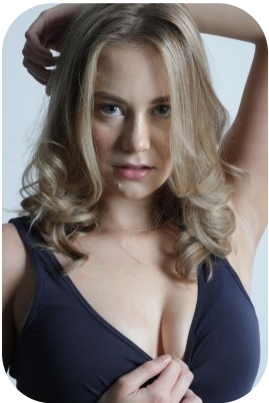

Eliza Payne

Age: 21-24
Gender:F
Location:
London
Drives: No

Height:
5ft7inch
Weight:
60kg
Shoe Size:
6.5
Hair Color:
Blonde

Eye Colour:
Green
Waist: 26
Bust: 36
Hips: 35

Accent:
London

Talents
COMMERCIAL MODELS