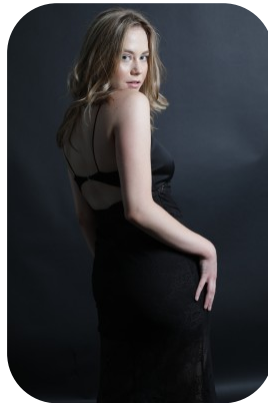

Eliza Payne

Age: 21-24
Gender:F
Location:
London
Drives: No

Height:
5ft7inch
Weight:
60kg
Shoe Size:
6.5
Hair Color:
Blonde

Eye Colour:
Green
Waist: 26
Bust: 36
Hips: 35

Accent:
London

Talents
COMMERCIAL MODELS