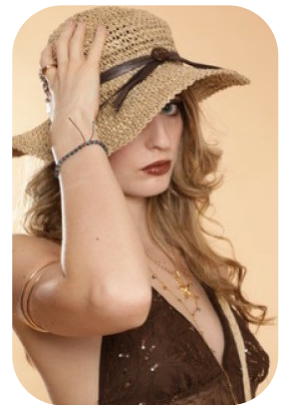

Additional Talents:

TENNIS

BADMINTON