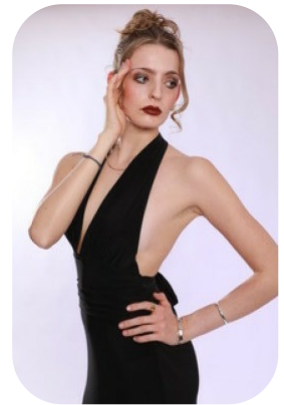

Ella d'Abo

| | | | |
|------------------|----------------------|------------------|----------------|
| Age: 16-20 | Height: 5ft9inch | Eye Colour: Blue | Accent: London |
| Gender:F | Shoe Size: 8.5 | Waist: 27 | Bust: 34 |
| Location: London | Hair Color: Brunette | Hips: 33.5 | |

Talents

COMMERCIAL MODELS, EXTRAS

Additional Talents:

TENNIS

BADMINTON

CRICKET

SWIM

BIKE