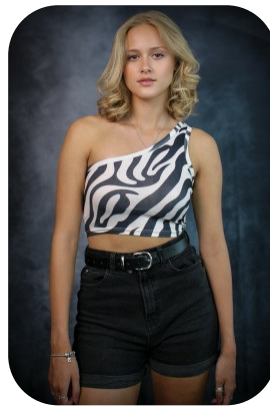

Additional Talents:

Music & Dance

Highly skilled:

Contemporary Dance, Jazz Dancing, Lyrical Dance

Skilled:

Acro, Ballet, Tap

Performance

Skilled:

Professional Dancer