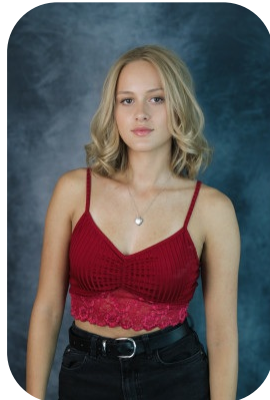

Additional Talents:

Music & Dance

Highly skilled:

Contemporary Dance, Jazz Dancing, Lyrical Dance

Skilled:

Acro, Ballet, Tap

Performance

Skilled:

Professional Dancer