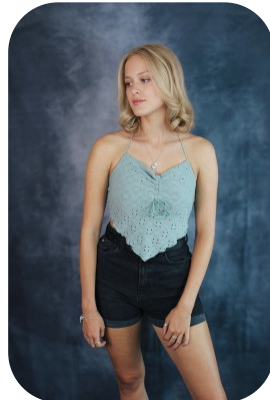

Additional Talents:

Music & Dance

Highly skilled:

Contemporary Dance, Jazz Dancing, Lyrical Dance

Skilled:

Acro, Ballet, Tap

Performance

Skilled:

Professional Dancer