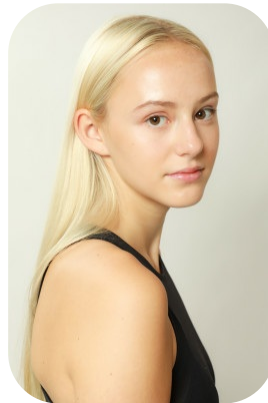

Additional Talents:

BIKE - SWIM

FOOTBALL, NETBALL, HOCKEY

GYM FITNESS

FOR ANY INQUIRIES PLEASE CONTACT US

0207 834 66 60 - Office

www.fusionmng.com

cast@fusionmng.com

[Ella Grottick Profile](#)

All Rights Reserved by [Fusion Management](#) © 2018