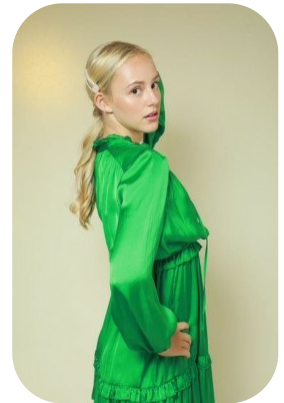

Additional Talents:

BIKE - SWIM

FOOTBALL, NETBALL, HOCKEY

GYM FITNESS

FOR ANY INQUIRIES PLEASE CONTACT US

0207 834 66 60 - Office

www.fusionmng.com

cast@fusionmng.com

[Ella Grottick Profile](#)

All Rights Reserved by [Fusion Management](#) © 2018