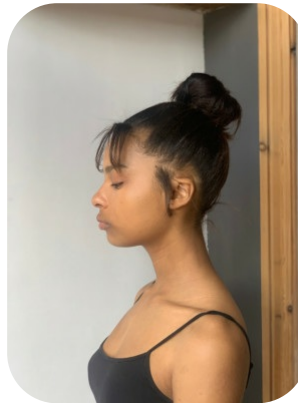

Elle J

Age: 16-20	Height: 5ft3inch	Eye Colour: Brown	Accent: London
Gender:F	Weight: 48kg	Waist: 24	Bust: 32A
Location: Britain North	Shoe Size: 5.5	Hips: 36	
Drives: No	Hair Color: Brunette		

Talents
TEEN MODELS, EXTRAS