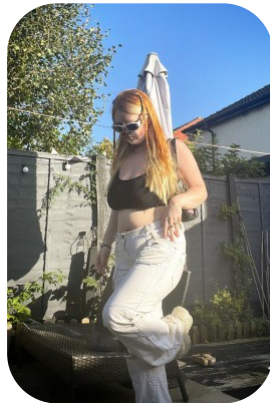

Additional Talents:
BIKE - SWIM - ICESKATE
NETBALL, ROUNDERS

FOR ANY INQUIRIES PLEASE CONTACT US

0207 834 66 60 - Office

www.fusionmng.com
cast@fusionmng.com