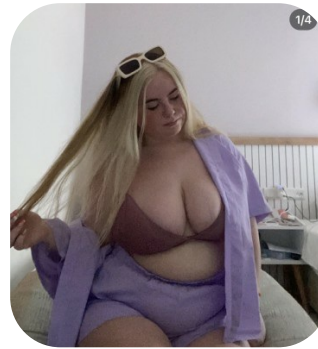

Additional Talents:
BIKE - SWIM - ICESKATE
NETBALL, ROUNDERS

FOR ANY INQUIRIES PLEASE CONTACT US

0207 834 66 60 - Office

www.fusionmng.com
cast@fusionmng.com