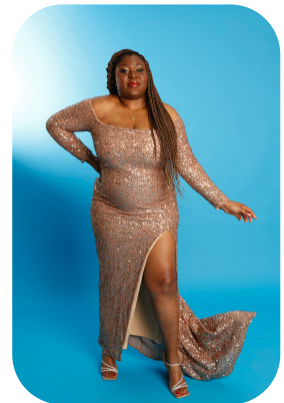

Ellisa Umukoro

Age: 31-40	Height: 5ft7inch	Eye Colour: Brown	Accent: Northern
Gender:F	Weight: 100kg	Waist: 42	Bust: 50
Location: Britain North	Shoe Size: 7.5	Hips: 51	
Drives: No	Hair Color: Black		

Talents
COMMERCIAL MODELS, PLUS SIZE, EXTRAS