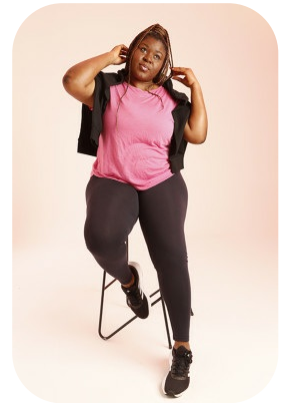

Ellisa Umukoro

Age: 31-40	Height: 5ft7inch	Eye Colour: Brown	Accent: Northern
Gender:F	Weight: 100kg	Waist: 42	Bust: 50
Location: Britain North	Shoe Size: 7.5	Hips: 51	
Drives: No	Hair Color: Black		

Talents
COMMERCIAL MODELS, PLUS SIZE, EXTRAS