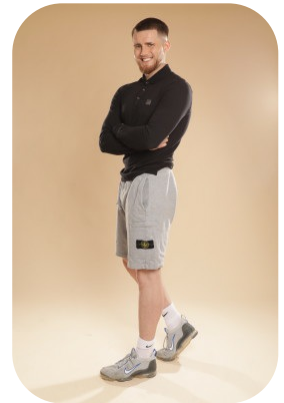

Ellis Channing

Age: 25-30	Height: 6ft5inch	Eye Colour: Blue	Accent: London
Gender: M	Weight: 100kg	Waist: 30ch	Bust: 44ch
Location: Wales	Shoe Size: 11	Hips: 31ch	
Drives: Yes	Hair Color: Brunette		

Talents
COMMERCIAL MODELS, FITNESS MODELS