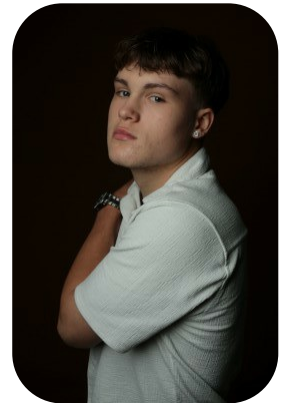

Ellis Dorking

Age: 11-15	Height: 5ft7inch	Eye Colour: Blue	Accent: London
Gender: M	Weight: 68kg	Waist: 82cm	
Location: London	Shoe Size: 8.5	Bust: 94cm	
Drives: No	Hair Color: Brunette	Hips: 87cm	

Talents
TEEN MODELS, EXTRAS