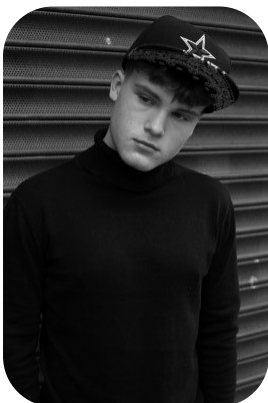

Ellis Dorking

Age: 11-15	Height: 5ft7inch	Eye Colour: Blue	Accent: London
Gender: M	Weight: 68kg	Waist: 82cm	
Location: London	Shoe Size: 8.5	Bust: 94cm	
Drives: No	Hair Color: Brunette	Hips: 87cm	

Talents
TEEN MODELS, EXTRAS