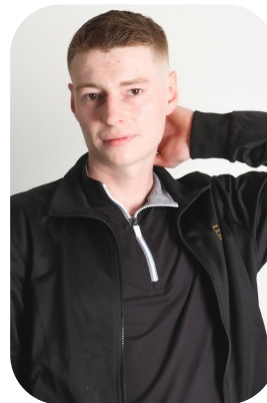

Ellis Lees

Age: 25-30	Height: 6ft0inch	Eye Colour: Brown	Accent: Northern
Gender: M	Weight: 60kg	Waist: 33	
Location: Britain North	Shoe Size: 9	Bust: 35	
Drives: No	Hair Color: Red	Hips: 36	

Talents
COMMERCIAL MODELS, EXTRAS