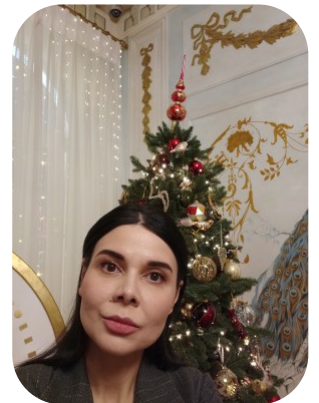

Additional Talents:
SWIM BIKE
CHESS MASTER