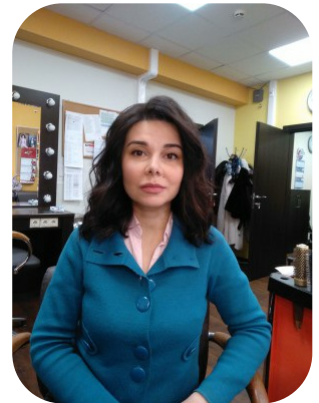

Additional Talents:
SWIM BIKE
CHESS MASTER