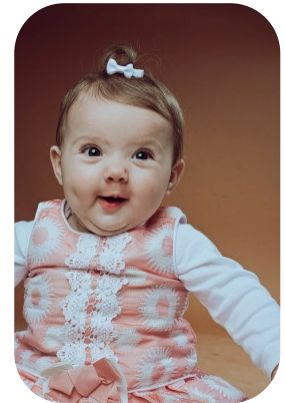

Elsa-Marie Jones

Age: 0-5	Height:	Eye Colour:	Accent:
Gender:F	3ft0inch	Blue	London
Location:	Weight:	Waist: NA	
London	10kg	Bust: NA	
Drives: No	Shoe Size:	Hips: NA	
	2		
	Hair Color:		
	Brunette		

Talents
CHILD MODELLING