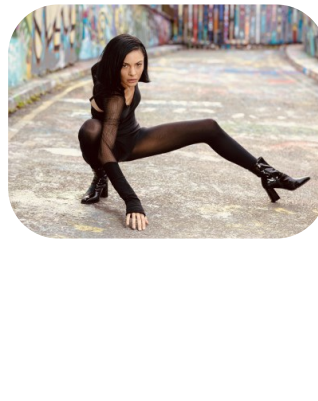

# Ema Ekaete

Credits: 9 Videos: 2

Age: 31-40	Height: 5ft9inch	Eye Colour: Hazel	Accent: London
Gender: F	Weight: 54kg	Waist: 26	Bust: 32
Location: London	Shoe Size: 6	Hips: 35	
Drives: Yes	Hair Color: Black		

## Talents

COMMERCIAL MODELS, HIGH FASHION, EXTRAS

Additional Talents:

BIKE SWIM

GYM FITNESS

BALLET

ROLLER-BLADE

---

Credits:

Years of Production	Production Name	Role
2024	Paris Fashion Week	Catwalk model
2024	FWBK London Fashion Week	Catwalk model
2024	Digital Fashion Weeek, London Fashion Week	Catwalk model
2024	Commonwealth Fair 2024, Fashion Show	Catwalk model
2023	Vintage Fashion/Commercial shoot	Model
2023	Mountain Shark, ChampDog Films	Gina
2023	Alien Returns, ChampDog Films	Featured extra
2023	My Bloody Galantine, MBG	Influencer at ball, extra
2023	Winne the Pooh II Blood & Honey, Jagged Edge Productions	Raver