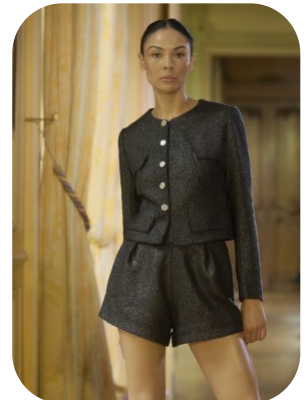

# Ema Ekaete

Credits: 9 Videos: 2

Age: 31-40	Height: 5ft9inch	Eye Colour: Hazel	Accent: London
Gender: F	Weight: 54kg	Waist: 26	Bust: 32
Location: London	Shoe Size: 6	Hips: 35	
Drives: Yes	Hair Color: Black		

## Talents

COMMERCIAL MODELS, HIGH FASHION, EXTRAS

Additional Talents:

BIKE SWIM

GYM FITNESS

BALLET

ROLLER-BLADE

---