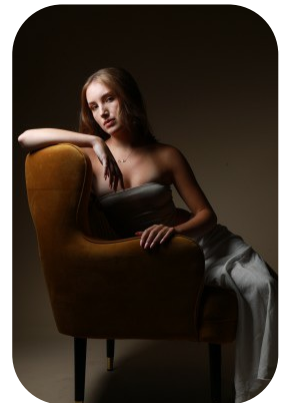

Emelia Dale

Age: 16-20	Height: 5ft5inch	Eye Colour: Green	Accent: Northern
Gender:F	Weight: 54kg	Waist: 24	
Location: Britain North	Shoe Size: 4	Bust: 30	
Drives: Yes	Hair Color: Brunette	Hips: 36	

Talents
COMMERCIAL MODELS