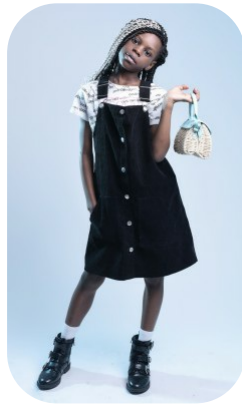

Emelin Fungula

Videos: 1

Age: 11-15	Height: 5ft0inch	Eye Colour: Brown	Accent: London
Gender:F	Weight: 30kg	Waist: 66	Bust: 60
Location: London	Shoe Size: 4	Hips: 26	
Drives: No	Hair Color: Black		

Talents
CHILD MODELLING, EXTRAS