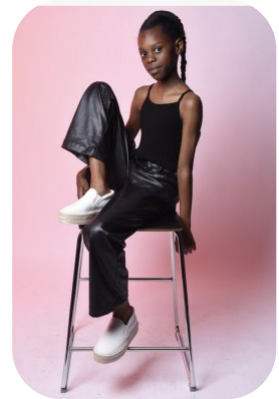

Emelin Fungula

Videos: 1

Age: 11-15	Height: 5ft0inch	Eye Colour: Brown	Accent: London
Gender:F	Weight: 30kg	Waist: 66	Bust: 60
Location: London	Shoe Size: 4	Hips: 26	
Drives: No	Hair Color: Black		

Talents
CHILD MODELLING, EXTRAS