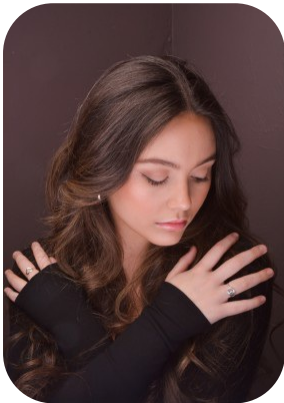

Emiliya Rodrigues

Credits: 2 Trainings: 2 Videos: 1

Age: 16-20	Height: 5ft6inch	Eye Colour: Blue	Accent: London
Gender: F	Weight: 59kg	Waist: 70cm	
Location: London	Shoe Size: 5	Bust: 32 D	
Drives: Yes	Hair Color: Brunette	Hips: 89cm	

Talents

COMMERCIAL MODELS, COMMERCIAL DANCERS, THEATRICAL DANCERS, YOUNG PERFORMERS, EXTRAS

Additional Talents:

SWIM BIKE KICKBOXING

CONTEMPORARY COMMERCIAL STREET JAZZ

Credits:

Years of Production	Production Name	Role
2023	MOVE IT	Dancer
2023	Artsdepot	Dancer