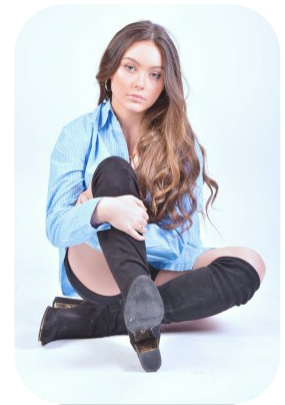

Emiliya Rodrigues

Credits: 2 Trainings: 2 Videos: 1

Age: 16-20	Height: 5ft6inch	Eye Colour: Blue	Accent: London
Gender:F	Weight: 59kg	Waist: 70cm	
Location: London	Shoe Size: 5	Bust: 32 D	
Drives: Yes	Hair Color: Brunette	Hips: 89cm	

Talents
 COMMERCIAL MODELS, COMMERCIAL DANCERS,
 THEATRICAL DANCERS, YOUNG PERFORMERS,
 EXTRAS

Additional Talents:

SWIM BIKE KICKBOXING

CONTEMPORARY COMMERCIAL STREET JAZZ

Credits:

Years of Production	Production Name	Role
2023	MOVE IT	Dancer
2023	Artsdepot	Dancer