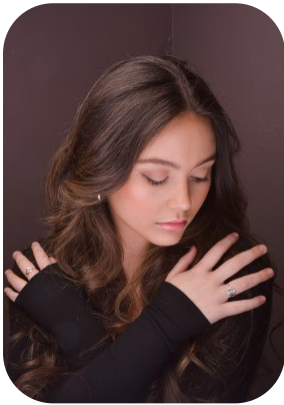

Emiliya Rodrigues

Credits: 2 Trainings: 2 Videos: 1

Age: 16-20	Height: 5ft6inch	Eye Colour: Blue	Accent: London
Gender:F	Weight: 59kg	Waist: 70cm	
Location: London	Shoe Size: 5	Bust: 32 D	
Drives: Yes	Hair Color: Brunette	Hips: 89cm	

Talents
 COMMERCIAL MODELS, COMMERCIAL DANCERS,
 THEATRICAL DANCERS, YOUNG PERFORMERS,
 EXTRAS

Additional Talents:

SWIM BIKE KICKBOXING

CONTEMPORARY COMMERCIAL STREET JAZZ

Credits:

Years of Production	Production Name	Role
2023	MOVE IT	Dancer
2023	Artsdepot	Dancer