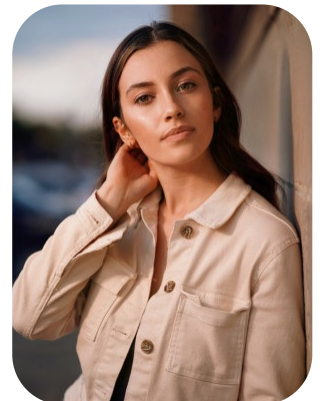

Additional Talents:
BIKE - SWIM - ROLLERBLADE - HORSE RIDE
NETBALL