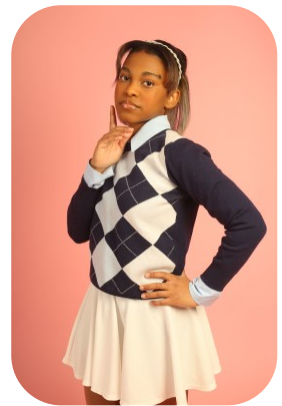

Emily Blanco

Age: 16-20	Height: 4ft7inch	Eye Colour: Brown	Accent: Northern
Gender:F	Weight: 36kg	Waist: 57 cm	
Location: Britain North	Shoe Size: 3	Bust: 77cm	
Drives: No	Hair Color: Brunette	Hips: 78 cm	

Talents
COMMERCIAL MODELS, COMMERCIAL DANCERS,
EXTRAS

Additional Talents:

DRAW, PAINT, SCULPTURE - 5 YEARS

DANCE - HIP HOP - 4 YEARS

[Emily Blanco Profile](#)

All Rights Reserved by [Fusion Management](#) © 2018