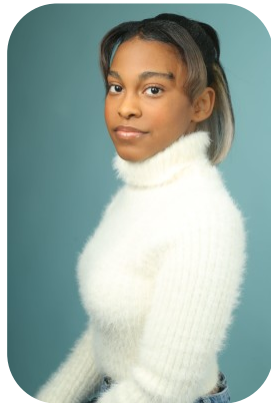

Emily Blanco

Age: 16-20	Height: 4ft7inch	Eye Colour: Brown	Accent: Northern
Gender:F	Weight: 36kg	Waist: 57 cm	
Location: Britain North	Shoe Size: 3	Bust: 77cm	
Drives: No	Hair Color: Brunette	Hips: 78 cm	

Talents
COMMERCIAL MODELS, COMMERCIAL DANCERS,
EXTRAS

Additional Talents:

DRAW, PAINT, SCULPTURE - 5 YEARS

DANCE - HIP HOP - 4 YEARS

[Emily Blanco Profile](#)

All Rights Reserved by [Fusion Management](#) © 2018