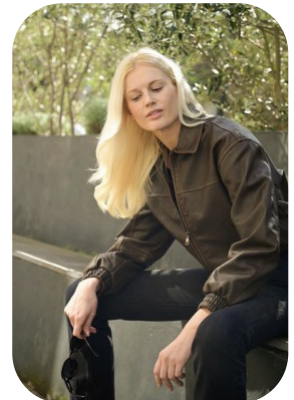

# Emily Bowyer

Age: 31-40	Height: 5ft10inch	Eye Colour: Green	Accent: London
Gender:F	Weight: 57kg	Waist: 25	Bust: 33
Location: London	Shoe Size: 7	Hips: 35	
Drives: Yes	Hair Color: Blonde		

Talents  
COMMERCIAL MODELS, HIGH FASHION, EXTRAS