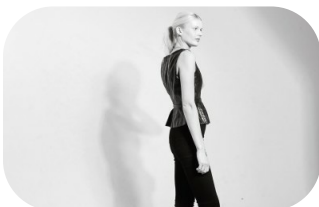

# Emily Bowyer

Age: 31-40	Height: 5ft10inch	Eye Colour: Green	Accent: London
Gender:F	Weight: 57kg	Waist: 25	Bust: 33
Location: London	Shoe Size: 7	Hips: 35	
Drives: Yes	Hair Color: Blonde		

Talents  
COMMERCIAL MODELS, HIGH FASHION, EXTRAS