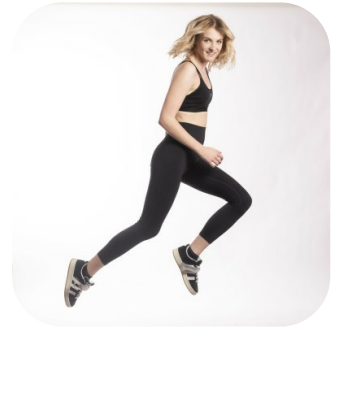

Additional Talents:
SWIM BIKE
NETBALL