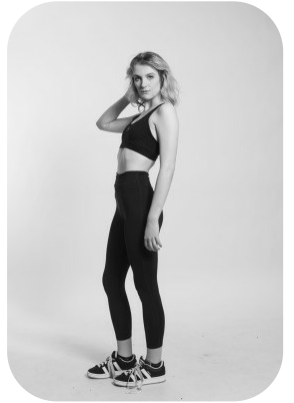

Additional Talents:
SWIM BIKE
NETBALL