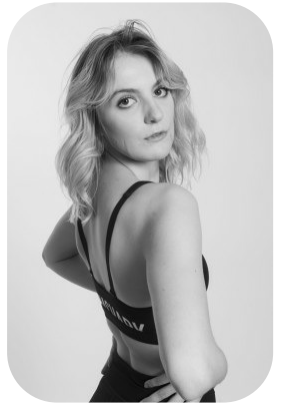

Additional Talents:
SWIM BIKE
NETBALL