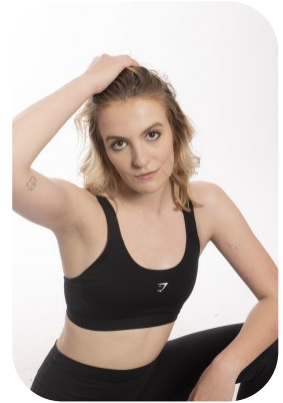

Additional Talents:
SWIM BIKE
NETBALL