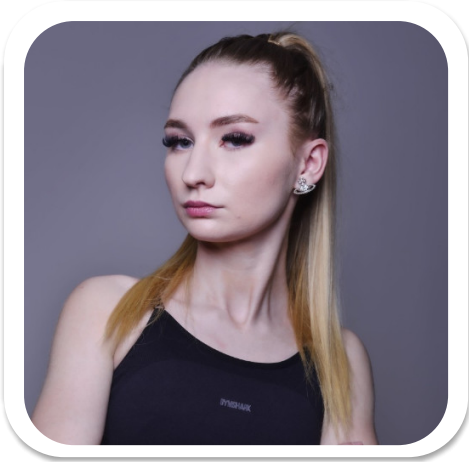

# Emily Goodridge

Age: 16-20	Height: 5ft7inch	Eye Colour: Blue	Accent: London
Gender:F	Weight: 44kg	Waist: 24	Bust: 32
Location: London	Shoe Size: 5.5	Hips: 32	
Drives: Yes	Hair Color: Blonde		

Talents  
COMMERCIAL MODELS, COMMERCIAL DANCERS,  
EXTRAS

Additional Talents:

BIKE - SWIM - HORSERIDE - SKATEBOARD - ICESKATE

ATHLETICS

DANCE - BALLET, TAP - 14 YEARS

MMA

---

FOR ANY INQUIRIES PLEASE CONTACT US

0207 834 66 60 - Office