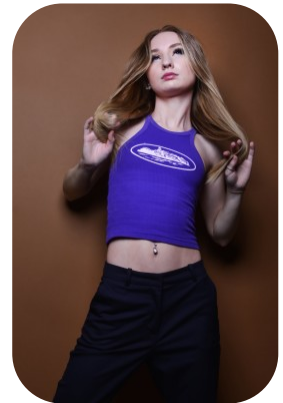

# Emily Goodridge

Age: 16-20	Height: 5ft7inch	Eye Colour: Blue	Accent: London
Gender:F	Weight: 44kg	Waist: 24	Bust: 32
Location: London	Shoe Size: 5.5	Hips: 32	
Drives: Yes	Hair Color: Blonde		

Talents  
COMMERCIAL MODELS, COMMERCIAL DANCERS,  
EXTRAS

Additional Talents:

BIKE - SWIM - HORSERIDE - SKATEBOARD - ICESKATE

ATHLETICS

DANCE - BALLET, TAP - 14 YEARS

MMA

---

FOR ANY INQUIRIES PLEASE CONTACT US

0207 834 66 60 - Office