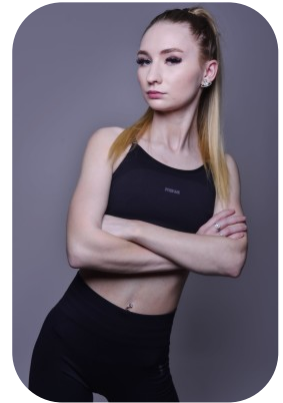

# Emily Goodridge

Age: 16-20	Height: 5ft7inch	Eye Colour: Blue	Accent: London
Gender:F	Weight: 44kg	Waist: 24	Bust: 32
Location: London	Shoe Size: 5.5	Hips: 32	
Drives: Yes	Hair Color: Blonde		

Talents  
COMMERCIAL MODELS, COMMERCIAL DANCERS,  
EXTRAS

Additional Talents:

BIKE - SWIM - HORSERIDE - SKATEBOARD - ICESKATE

ATHLETICS

DANCE - BALLET, TAP - 14 YEARS

MMA

---

FOR ANY INQUIRIES PLEASE CONTACT US

0207 834 66 60 - Office