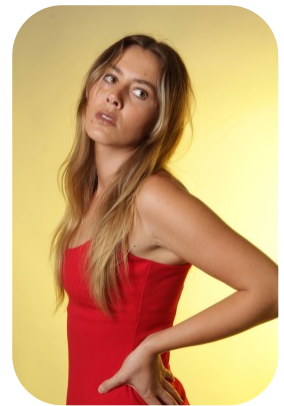

Emily Harvey

Credits: 7 Trainings: 2

Age: 25-30	Height: 5ft6inch	Eye Colour: Brown	Accent: Australian
Gender:F	Weight: 55kg	Waist: 28	
Location: London	Shoe Size: 5	Bust: 35	
Drives: Yes	Hair Color: Brunette	Hips: 34	

Talents
COMMERCIAL MODELS, PROFESSIONAL ACTORS,
EXTRAS

Additional Talents:
ACCENTS:

Australian, American-California, London

MUSIC & DANCE:

Guitar, Singing (general)

SPORTS:

Swimming, Tennis, Yoga

Credits: