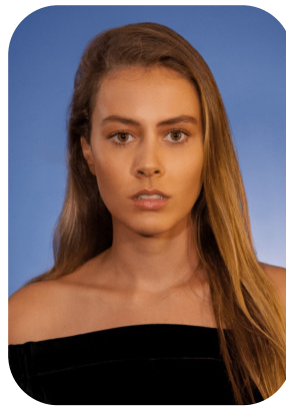

Additional Talents:
ACCENTS: