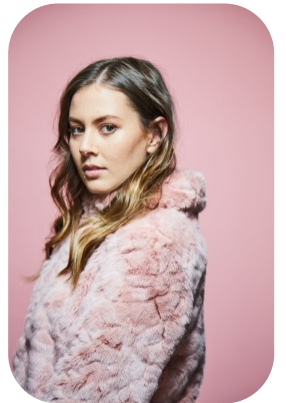

Additional Talents:
ACCENTS: