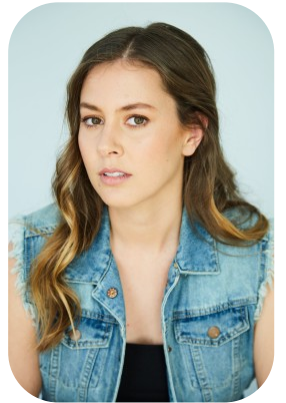

Additional Talents:
ACCENTS: