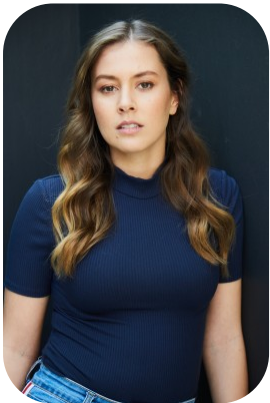

Additional Talents:
ACCENTS: