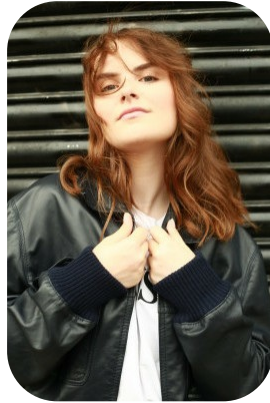

Emily Howell

Credits: 1 Trainings: 1

Age: 21-24	Height: 5ft7inch	Eye Colour: Blue	Accent: London
Gender:F	Weight: 60kg	Waist: 28"	Bust: 36"
Location: London	Shoe Size: 6	Hips: 36"	
Drives: Yes	Hair Color: Brunette		

Talents

COMMERCIAL MODELS, EXTRAS, MUSICIANS

Additional Talents:

SWIM BIKE GYM

ICESKATE TENNIS NETBALL BASKETBALL VOLLEYBALL

Credits:

Years of Production	Production Name	Role
2022	wicked little letters	resident on street