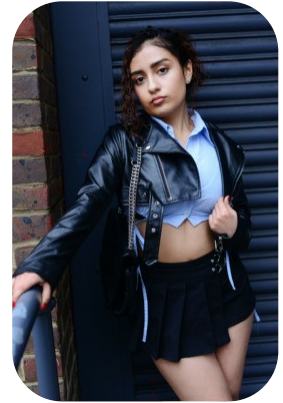

Emily Pinchao

Age: 16-20	Height: 5ft1inch	Eye Colour: Brown	Accent: London
Gender:F	Weight: 54kg	Waist: 29.3	
Location: London	Shoe Size: 5	Bust: 35	
Drives: No	Hair Color: Black	Hips: 36.6	

Talents
COMMERCIAL MODELS