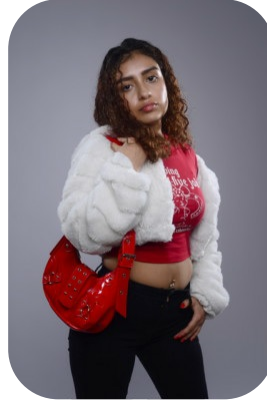

Emily Pinchao

Age: 16-20	Height: 5ft1inch	Eye Colour: Brown	Accent: London
Gender:F	Weight: 54kg	Waist: 29.3	
Location: London	Shoe Size: 5	Bust: 35	
Drives: No	Hair Color: Black	Hips: 36.6	

Talents
COMMERCIAL MODELS