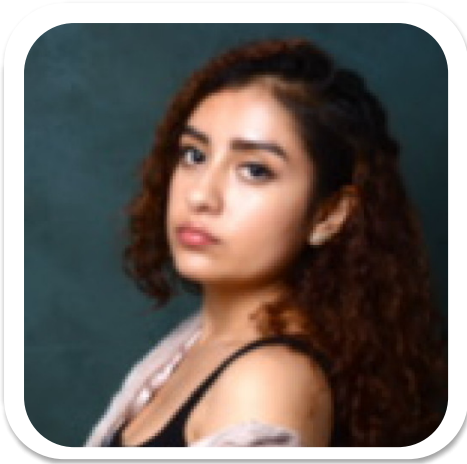

Emily Pinchao

Age: 16-20	Height: 5ft1inch	Eye Colour: Brown	Accent: London
Gender:F	Weight: 54kg	Waist: 29.3	
Location: London	Shoe Size: 5	Bust: 35	
Drives: No	Hair Color: Black	Hips: 36.6	

Talents
COMMERCIAL MODELS