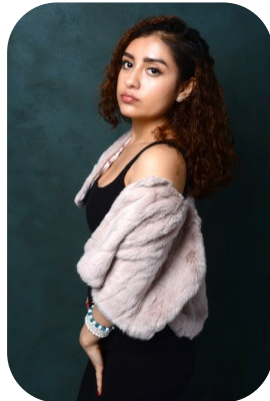

Emily Pinchao

Age: 16-20	Height: 5ft1inch	Eye Colour: Brown	Accent: London
Gender:F	Weight: 54kg	Waist: 29.3	
Location: London	Shoe Size: 5	Bust: 35	
Drives: No	Hair Color: Black	Hips: 36.6	

Talents
COMMERCIAL MODELS