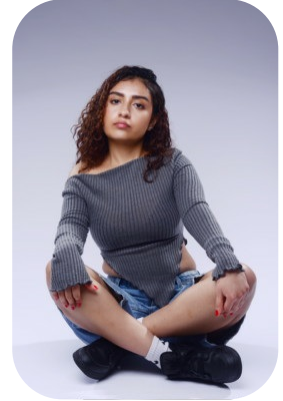

Emily Pinchao

Age: 16-20	Height: 5ft1inch	Eye Colour: Brown	Accent: London
Gender:F	Weight: 54kg	Waist: 29.3	
Location: London	Shoe Size: 5	Bust: 35	
Drives: No	Hair Color: Black	Hips: 36.6	

Talents
COMMERCIAL MODELS