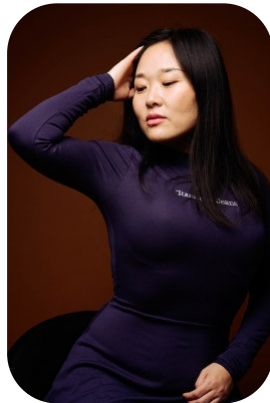

Emily Z

Age: 31-40	Height: 5ft3inch	Eye Colour: Black	Accent: Other
Gender:F	Weight: 57kg	Waist: 67cm	
Location: London	Shoe Size: 5	Bust: 98cm	
Drives: Yes	Hair Color: Black	Hips: 99cm	

Talents
COMMERCIAL MODELS