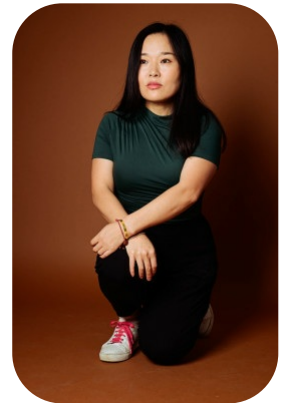

Emily Z

Age: 31-40	Height: 5ft3inch	Eye Colour: Black	Accent: Other
Gender:F	Weight: 57kg	Waist: 67cm	
Location: London	Shoe Size: 5	Bust: 98cm	
Drives: Yes	Hair Color: Black	Hips: 99cm	

Talents
COMMERCIAL MODELS