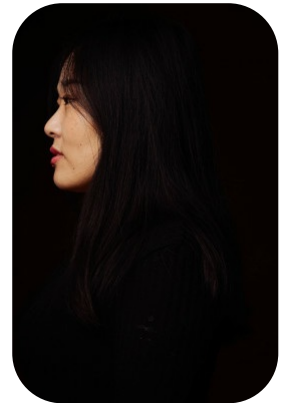

Emily Z

Age: 31-40	Height: 5ft3inch	Eye Colour: Black	Accent: Other
Gender:F	Weight: 57kg	Waist: 67cm	
Location: London	Shoe Size: 5	Bust: 98cm	
Drives: Yes	Hair Color: Black	Hips: 99cm	

Talents
COMMERCIAL MODELS