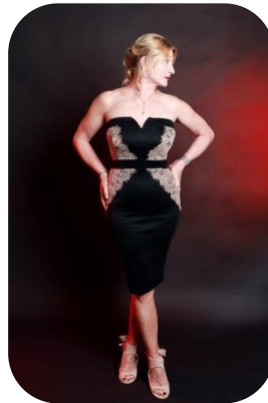

# Emma-Ruth Cass

Age: 51-60	Height: 5ft7inch	Eye Colour: Blue	Accent: London
Gender:F	Weight: 65kg	Waist: 30	Bust: 36DD
Location: London	Shoe Size: 7	Hips: 39	
Drives: Yes	Hair Color: Blonde		

Talents  
MATURE MODELS, EXTRAS, ATHLETES

Additional Talents:

BIKE - SWIM - ARCHERY - RIFLE SHOOTING

HORSERIDE - 40+ YEARS

FOR ANY INQUIRIES PLEASE CONTACT US

0207 834 66 60 - Office

[www.fusionmng.com](http://www.fusionmng.com)

[cast@fusionmng.com](mailto:cast@fusionmng.com)