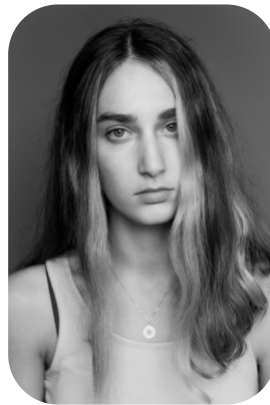

Emma Greenberg

Videos: 1

Age: 16-20	Height: 5ft10inch	Eye Colour: Blue	Accent: London
Gender:F	Hair Color: Brunette	Waist: 25	Bust: 32
Location: London	Drives: No	Hips: 36	

Talents
 COMMERCIAL MODELS, COMMERCIAL DANCERS,
 EXTRAS