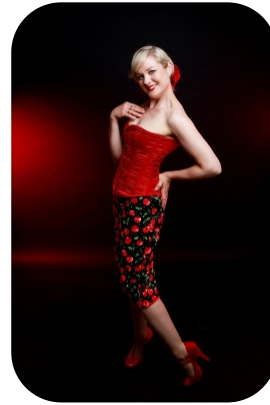

Additional Talents:

SWIM - BIKE - BALLET - TAP - MODERN - JAZZ - BURLESQUE