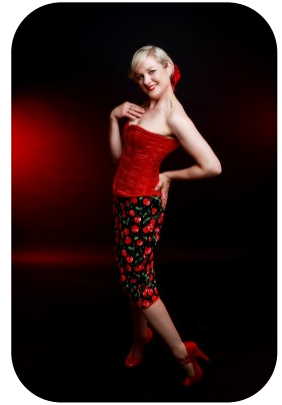

Additional Talents:

SWIM - BIKE - BALLET - TAP - MODERN - JAZZ - BURLESQUE