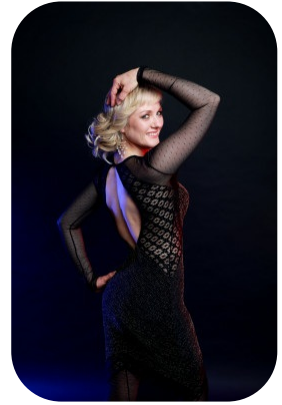

Additional Talents:

SWIM - BIKE - BALLET - TAP - MODERN - JAZZ - BURLESQUE