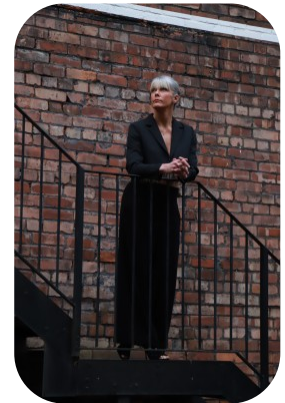

Additional Talents:
BIKE - SWIM