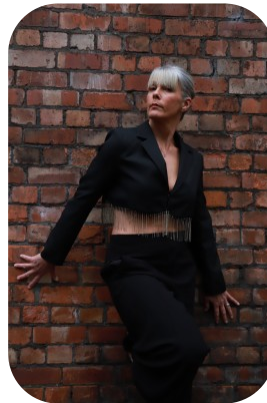

Additional Talents:
BIKE - SWIM