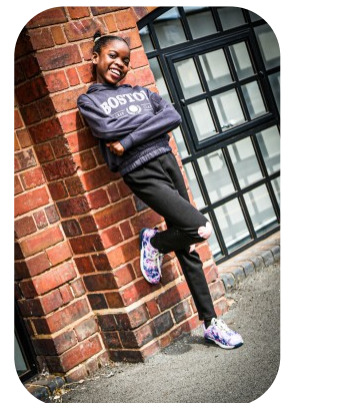

Emmanuella Lawuyi

Age: 6-10	Height: 4ft5inch	Eye Colour: Brown	Accent: London
Gender:F	Weight: 28kg	Waist: 60CM	
Location: London	Shoe Size: 2	Bust: 72CM	
Drives: No	Hair Color: Black	Hips: 76CM	

Talents
CHILD MODELLING, EXTRAS