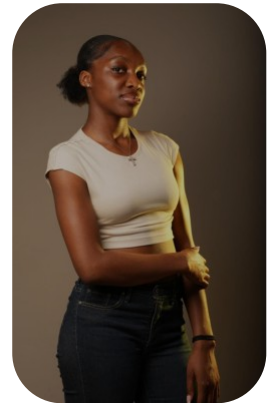

Emmanuella Oladeru

Age: 21-24	Height: 5ft8inch	Eye Colour: Brown	Accent: London
Gender:F	Weight: 72kg	Waist: 33	Bust: 36.5
Location: London	Shoe Size: 8.UK	Hips: 39.5	
Drives: No	Hair Color: Black		

Talents
COMMERCIAL MODELS, EXTRAS