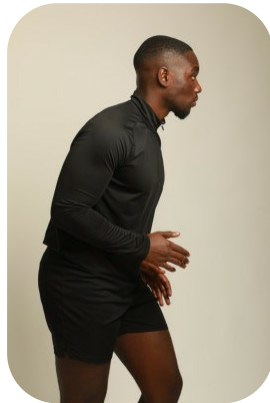

Additional Talents:
BIKE GYM FITNESS FOOTBALL