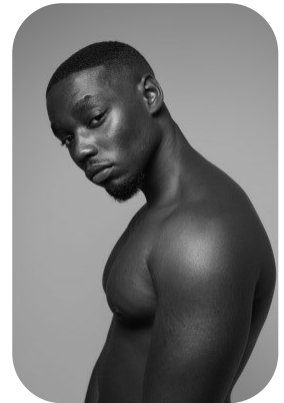

Additional Talents:
BIKE GYM FITNESS FOOTBALL