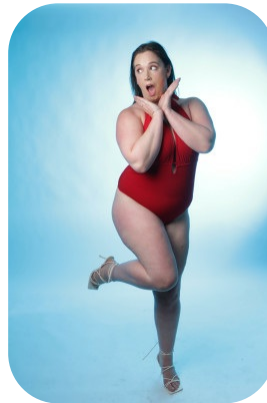

# Emma Wickenden

Age: 25-30	Height: 5ft8inch	Eye Colour: Green	Accent: London
Gender:F	Weight: 88kg	Waist: 38	Bust: 44
Location: London	Shoe Size: 6	Hips: 44	
Drives: Yes	Hair Color: Brunette		

Talents  
COMMERCIAL MODELS, EXTRAS

Additional Talents:

BIKE - SWIM - ROLLERSKATE ROLLERBLADE - HORSERIDE - ICESKATE  
TRAMPOLINING - NETBALL - FOOTBALL

GYM FITNESS

SING - 10 YEARS

---

FOR ANY INQUIRIES PLEASE CONTACT US

0207 834 66 60 - Office