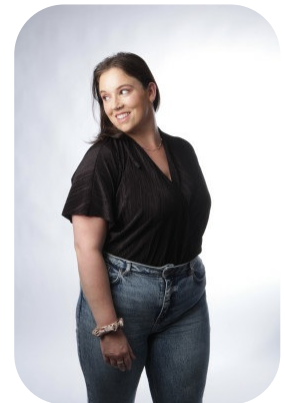

# Emma Wickenden

Age: 25-30	Height: 5ft8inch	Eye Colour: Green	Accent: London
Gender:F	Weight: 88kg	Waist: 38	Bust: 44
Location: London	Shoe Size: 6	Hips: 44	
Drives: Yes	Hair Color: Brunette		

Talents  
COMMERCIAL MODELS, EXTRAS

Additional Talents:

BIKE - SWIM - ROLLERSKATE ROLLERBLADE - HORSERIDE - ICESKATE  
TRAMPOLINING - NETBALL - FOOTBALL

GYM FITNESS

SING - 10 YEARS

---

FOR ANY INQUIRIES PLEASE CONTACT US

0207 834 66 60 - Office