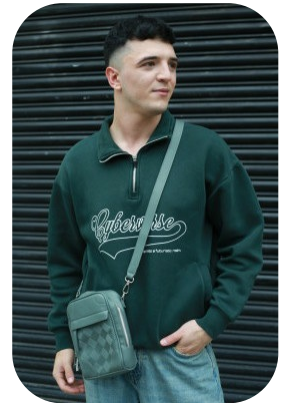

Additional Talents:
SWIM BIKE