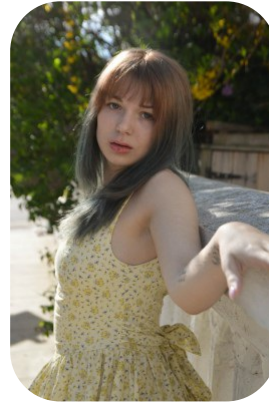

Emrys Corallini

Credits: 2

Age: 16-20	Height: 5ft3inch	Eye Colour: Blue	Accent: London
Gender:F	Weight: 55kg	Waist: 25	Bust: 35
Location: London	Shoe Size: 5	Hips: 37	
Drives: No	Hair Color: Other/Extreme		

Talents

COMMERCIAL MODELS, EXTRAS

Additional Talents:

SINGING

ACTING

Credits:

Years of Production	Production Name	Role
2022	Barthomews fair	Mooncalf
2022	Consent	Extra

FOR ANY INQUIRIES PLEASE CONTACT US