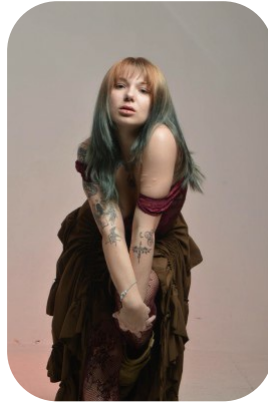

Emrys Corallini

Credits: 2

Age: 16-20	Height: 5ft3inch	Eye Colour: Blue	Accent: London
Gender:F	Weight: 55kg	Waist: 25	Bust: 35
Location: London	Shoe Size: 5	Hips: 37	
Drives: No	Hair Color: Other/Extreme		

Talents

COMMERCIAL MODELS, EXTRAS

Additional Talents:

SINGING

ACTING

Credits:

Years of Production	Production Name	Role
2022	Barthomews fair	Mooncalf
2022	Consent	Extra

FOR ANY INQUIRIES PLEASE CONTACT US