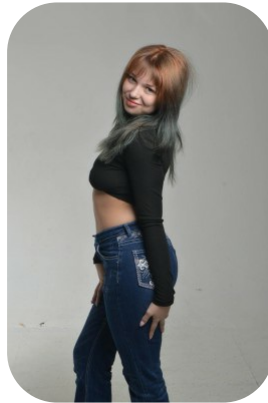

Additional Talents:

SINGING

ACTING