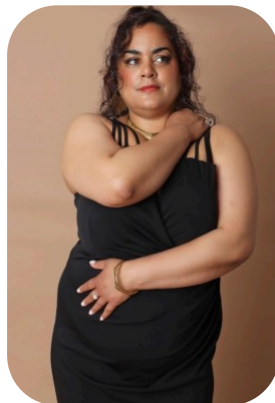

Enfys Roberts

Age: 41-50	Height: 5ft7inch	Eye Colour: Brown	Accent: Welsh
Gender:F			
Location: Wales	Hair Color: Brunette	Waist: 42	Bust: 47
Drives: No		Hips: 48	

Talents
MATURE MODELS, EXTRAS

Additional Talents:
SWIM BIKE
CHOIR SINGER
YOGA