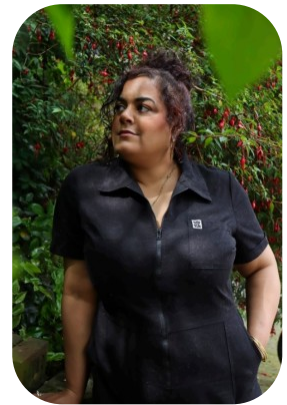

Enfys Roberts

Age: 41-50	Height: 5ft7inch	Eye Colour: Brown	Accent: Welsh
Gender:F			
Location: Wales	Hair Color: Brunette	Waist: 42	Bust: 47
Drives: No		Hips: 48	

Talents
MATURE MODELS, EXTRAS

Additional Talents:
SWIM BIKE
CHOIR SINGER
YOGA