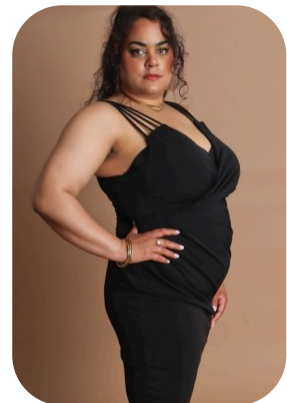

Enfys Roberts

Age: 41-50	Height: 5ft7inch	Eye Colour: Brown	Accent: Welsh
Gender:F			
Location: Wales	Hair Color: Brunette	Waist: 42	Bust: 47
Drives: No		Hips: 48	

Talents
MATURE MODELS, EXTRAS

Additional Talents:
SWIM BIKE
CHOIR SINGER
YOGA